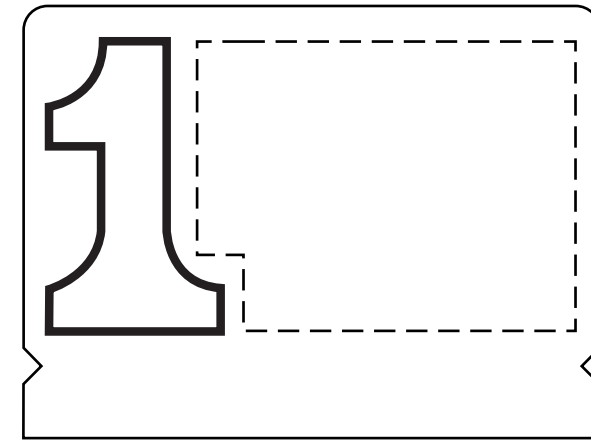

1039M

- •Type needs to be at least 6pt.
- •Line weight needs to be at least .5
- •Imprint must not go outside dashed line (imprint area).