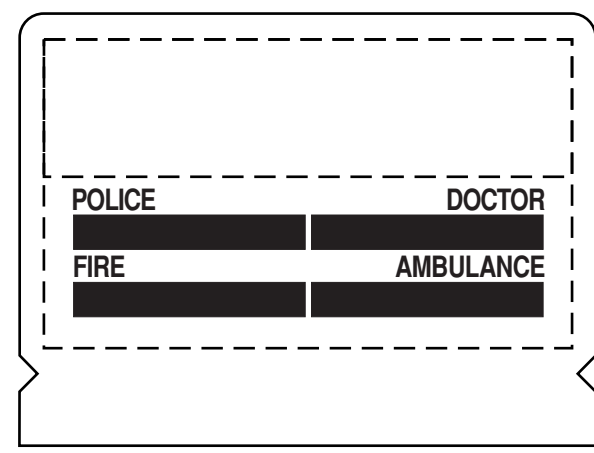

1048 M

- •Type needs to be at least 6pt.
- •Line weight needs to be at least .5
- •Imprint must not go outside dashed line (imprint area).