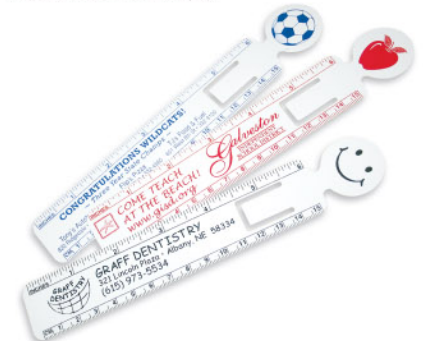

- Logo is front & center for referencing!
- Size: 6-3/8" x 3-1/2"

AS LOW AS \$.67 (C)

EZ Reference™ Flip Chart (4400)

The flip chart is a popular choice for many industries. Choose from 6, 12, 16 or 18 pocket versions. The clear, top loading pockets make it easy to reference information from both sides of each tiered pockets. Designed for reuse!

- Size: 11-3/8" x 8-7/8"

AS LOW AS \$9.84 (C)

2-Pocket Poly Folder (8020)

Fun, funky and functional as well. Textured cover with arched pockets to hold papers and a CD neatly and securely. Expandable spine allows for ample room for large reports and research papers plus a business card die-cut.

- Size: 11-5/8" x 9-1/2"

AS LOW AS \$1.65 (C)

Note Mate (4372)

Great thank you gift for grocers, insurance agents, hospitals, vet clinics and more! A useful solution to spread your advertising message around. Inquire about refill pads!

Pen included (shipped bulk)

- Size: 2-7/8" x 4-1/2"

AS LOW AS \$1.22 (C)

Bookmarks (4390)

Here's a creative way to keep your company name in view 365 days a year. An excellent marketing tool for academic service providers, libraries, childrens charities and advertising firms.