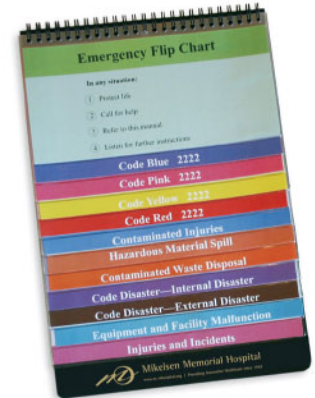

### Star Zipper Pull (339)

Promote safety at schools, health seminars and trade shows. Your custom imprint or design appears on the front in one color.

- Also available with a loop connection
- Size: 2"

### Economy Planner (1611)

A low cost alternative planner to meet your needs and budget. Great for clinics, hospitals, medical specialists, and insurance agencies. Perfect for client give-aways or for direct mail promotions.

### EZ Reference™ Flip Chart (4313)

The flip chart is a popular choice for many industries. Choose from 6, 12, 16 or 18 pocket versions. The clear, top loading pockets make it easy to reference information from both sides of each tiered pockets. Designed for reuse!