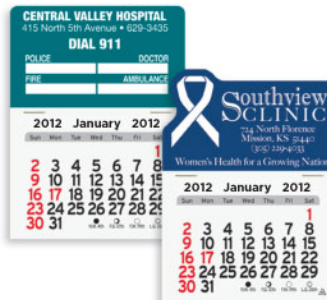

### Economy Planner (1611)

A low cost alternative planner to meet your needs and budget. Great for clinics, hospitals, medical specialists, and insurance agencies. Perfect for client give-aways or for direct mail promotions.

- Logo is front & center for referencing!
- Size: 6-3/8" x 3-1/2"

AS LOW AS \$ .67 (C)

### EZ Reference™ Flip Chart (4313)

The flip chart is a popular choice for many industries. Choose from 6, 12, 16 or 18 pocket versions. The clear, top loading pockets make it easy to reference information from both sides of each tiered pockets. Designed for reuse!

- Size: 11-1/2" x 8-5/8"

AS LOW AS \$20.66 (C)